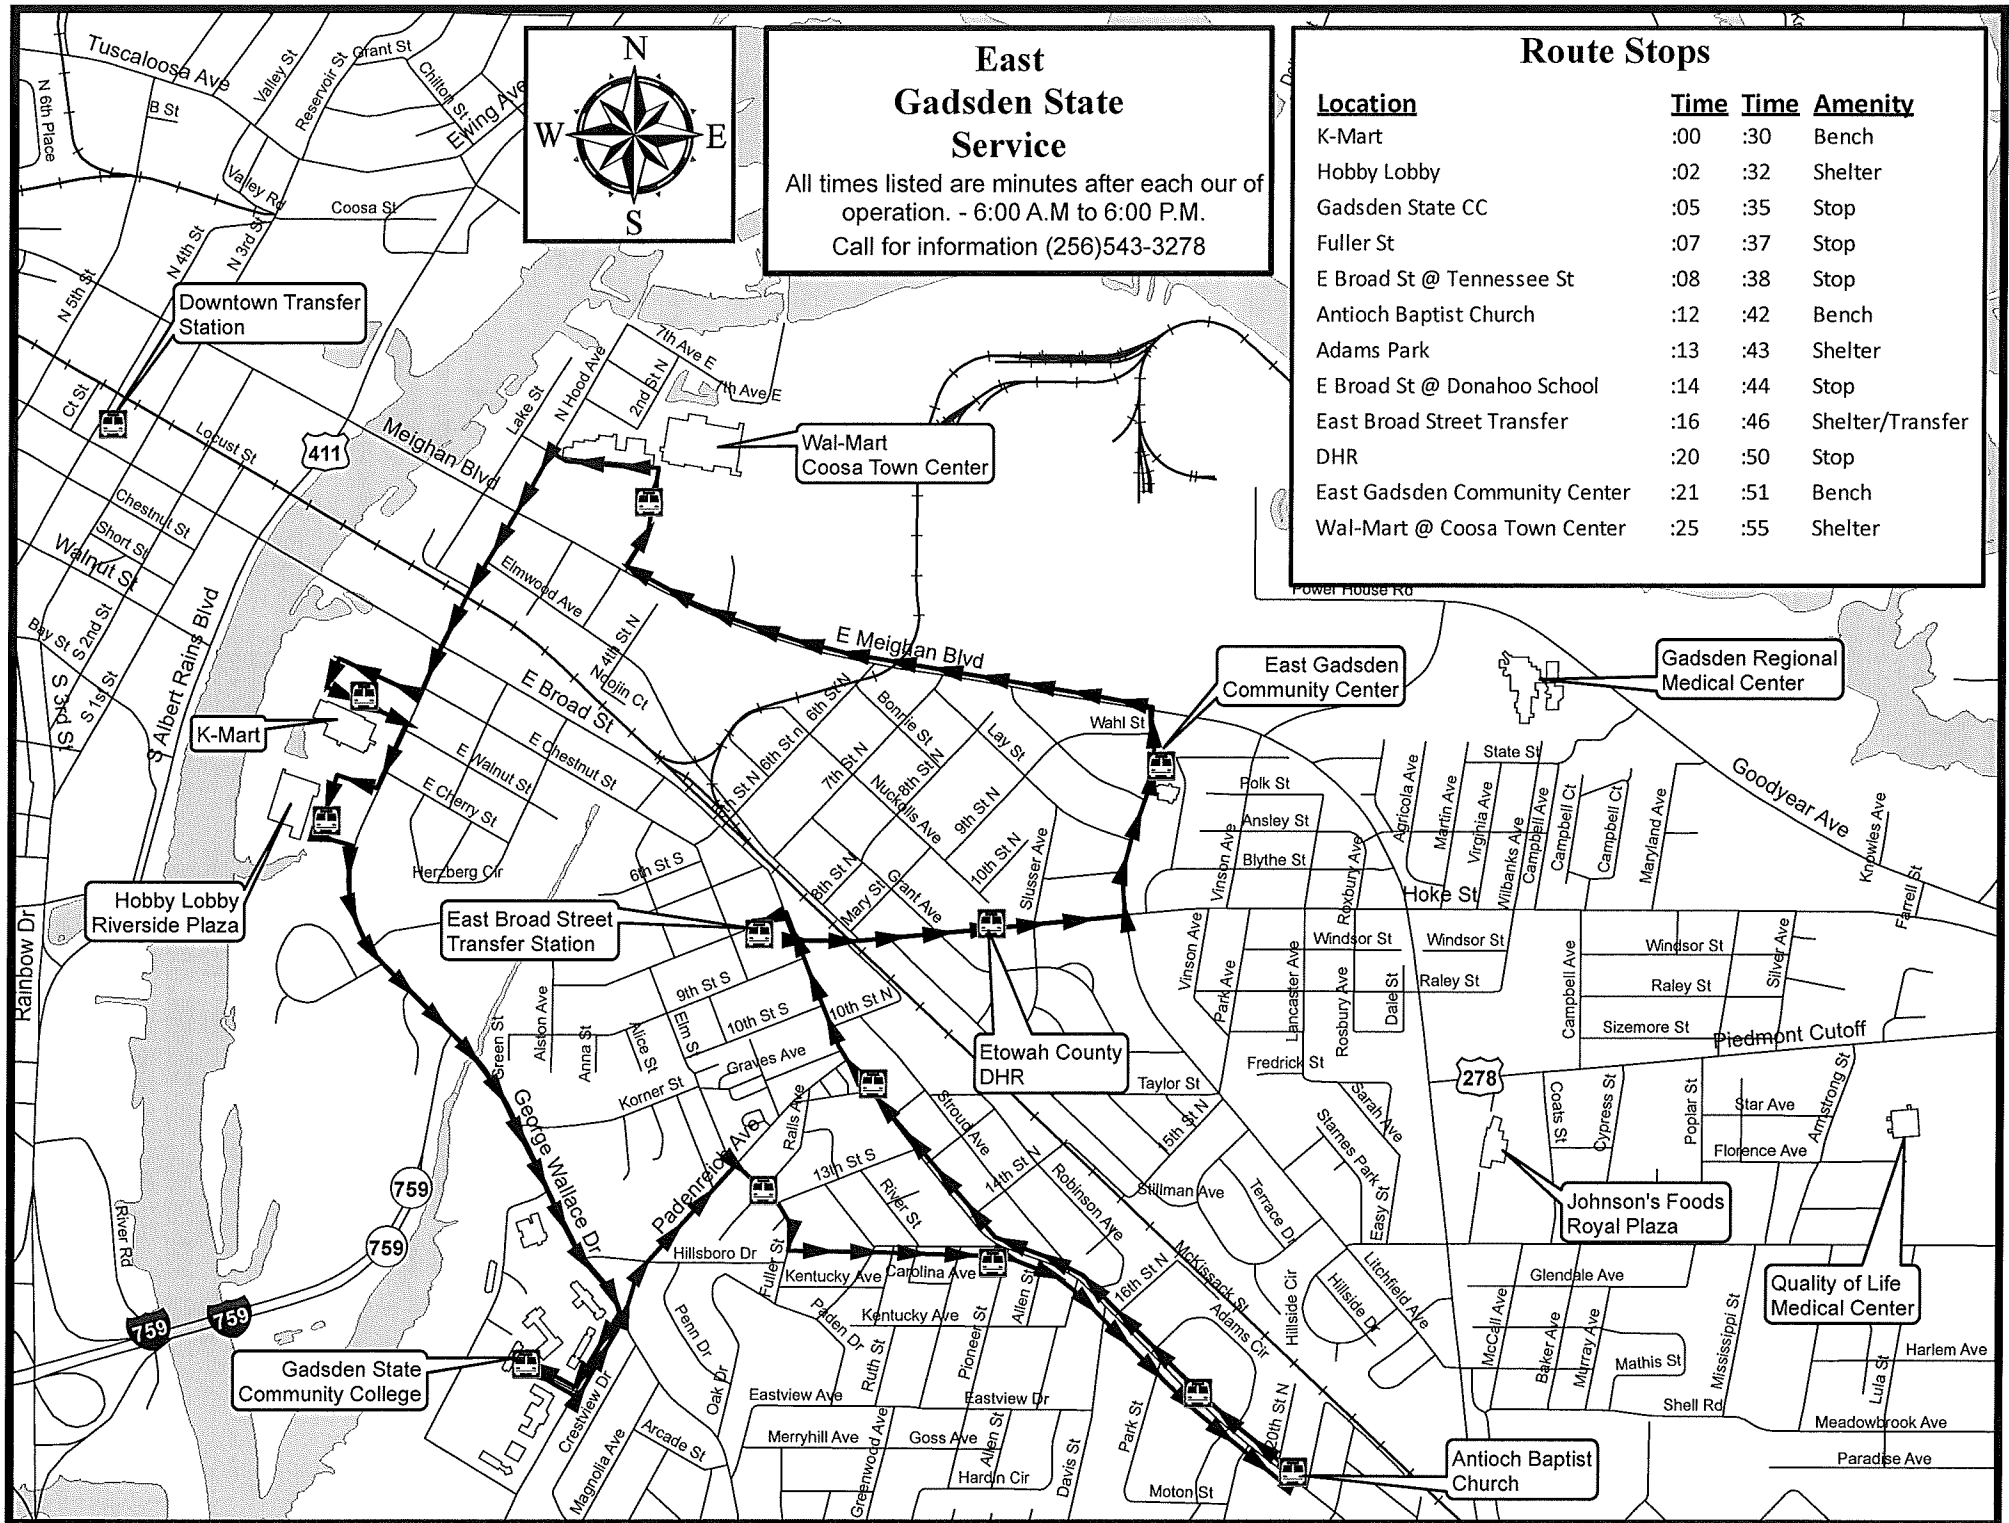

**East
Gadsden State
Service**

All times listed are minutes after each our of operation. - 6:00 A.M to 6:00 P.M.
Call for information (256)543-3278

<u>Location</u>	<u>Time</u>	<u>Time</u>	<u>Amenity</u>
K-Mart	:00	:30	Bench
Hobby Lobby	:02	:32	Shelter
Gadsden State CC	:05	:35	Stop
Fuller St	:07	:37	Stop
E Broad St @ Tennessee St	:08	:38	Stop
Antioch Baptist Church	:12	:42	Bench
Adams Park	:13	:43	Shelter
E Broad St @ Donahoo School	:14	:44	Stop
East Broad Street Transfer	:16	:46	Shelter/Transfer
DHR	:20	:50	Stop
East Gadsden Community Center	:21	:51	Bench
Wal-Mart @ Coosa Town Center	:25	:55	Shelter

Downtown Transfer Station

Wal-Mart
Coosa Town Center

East Gadsden
Community Center

Gadsden Regional
Medical Center

K-Mart

Hobby Lobby
Riverside Plaza

East Broad Street
Transfer Station

Etowah County
DHR

Johnson's Foods
Royal Plaza

Gadsden State
Community College

Quality of Life
Medical Center

Antioch Baptist
Church